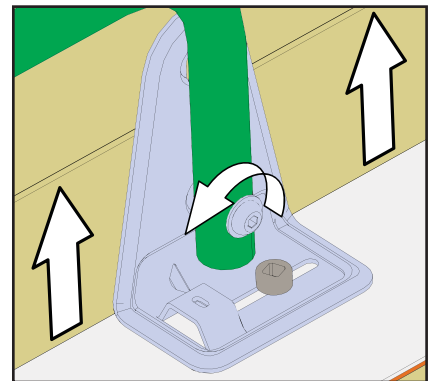

Attic Ladder Installation Guide

Product code	Opening size $W \times L$ [mm]	Frame size $X \times Y$ [mm]	Max. H [m]
AL 01	550 x 1000	530 x 940	2.8
AL 03	550 x 1200	530 x 1140	3.2

Max. H

1

2

6x  70mm

3

4