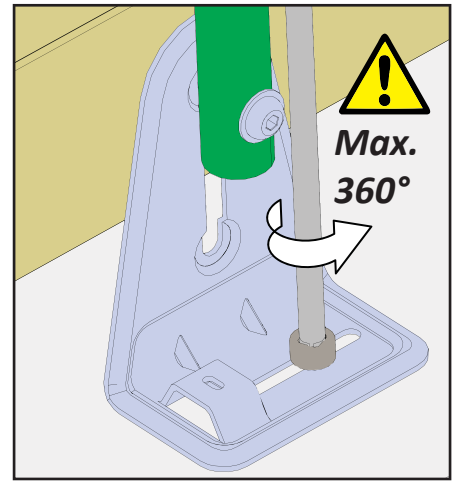

Attic Ladder Installation Guide

Product code	Opening size $W \times L$ [mm]	Frame size $X \times Y$ [mm]	Max. H [m]
AL 01	550 x 1000	530 x 940	2.8
AL 03	550 x 1200	530 x 1140	3.2

Max. H

1

2

6x  70mm

3

4