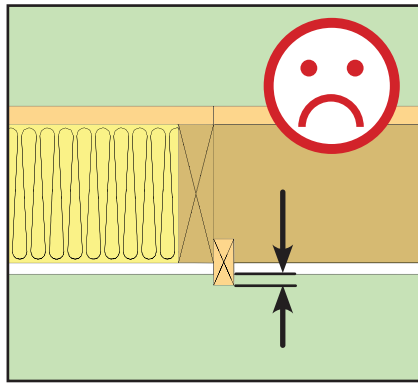

Attic Ladder Installation Guide

Product code	Opening size $W \times L$ [mm]	Frame size $X \times Y$ [mm]	Max. H [m]
AL 01	550 x 1000	530 x 940	2.8
AL 03	550 x 1200	530 x 1140	3.2

Max. H

1

2

6x  70mm

3

4