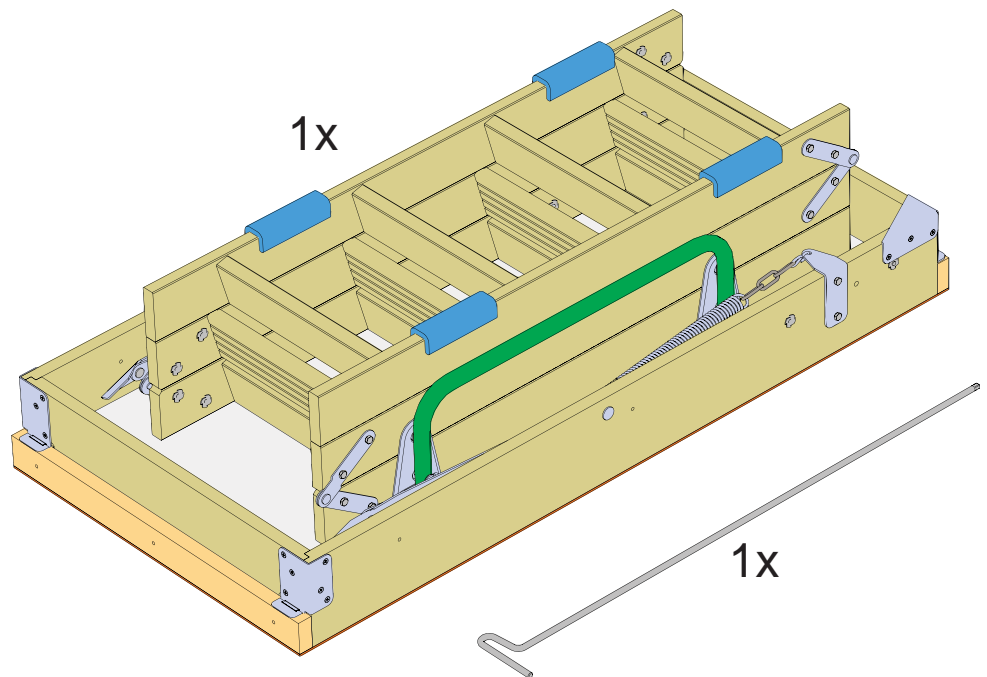

Attic Ladder Installation Guide

Product code	Opening size $W \times L$ [mm]	Frame size $X \times Y$ [mm]	Max. H [m]
AL 01	550 x 1000	530 x 940	2.8
AL 03	550 x 1200	530 x 1140	3.2

Max. H

1

2

6x  70mm

3

4