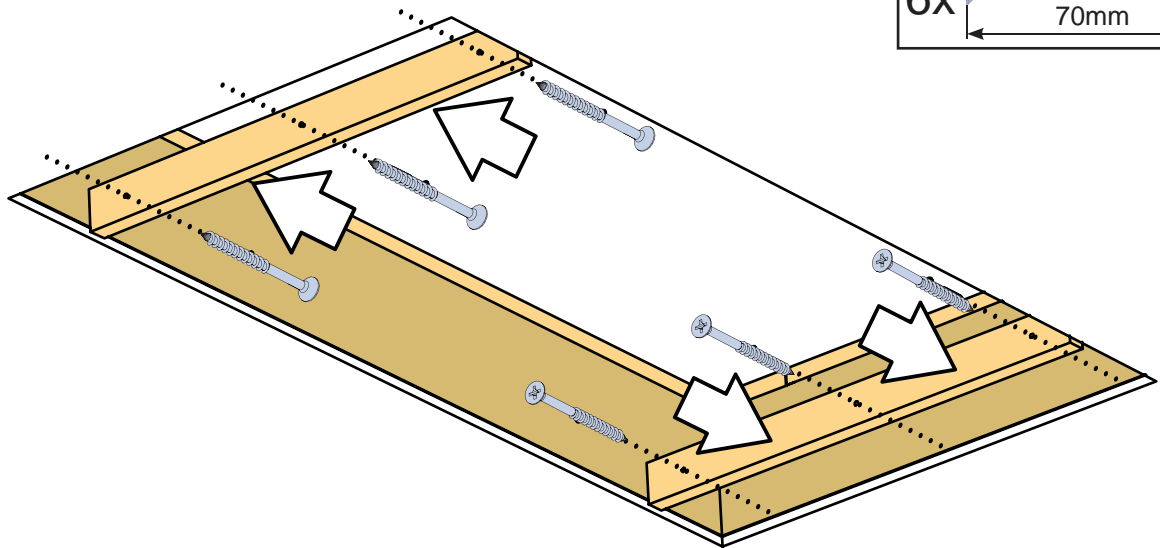

Attic Ladder Installation Guide

Product code	Opening size $W \times L$ [mm]	Frame size $X \times Y$ [mm]	Max. H [m]
AL 01	550 x 1000	530 x 940	2.8
AL 03	550 x 1200	530 x 1140	3.2

Max. H

1

2

6x  70mm

3

4