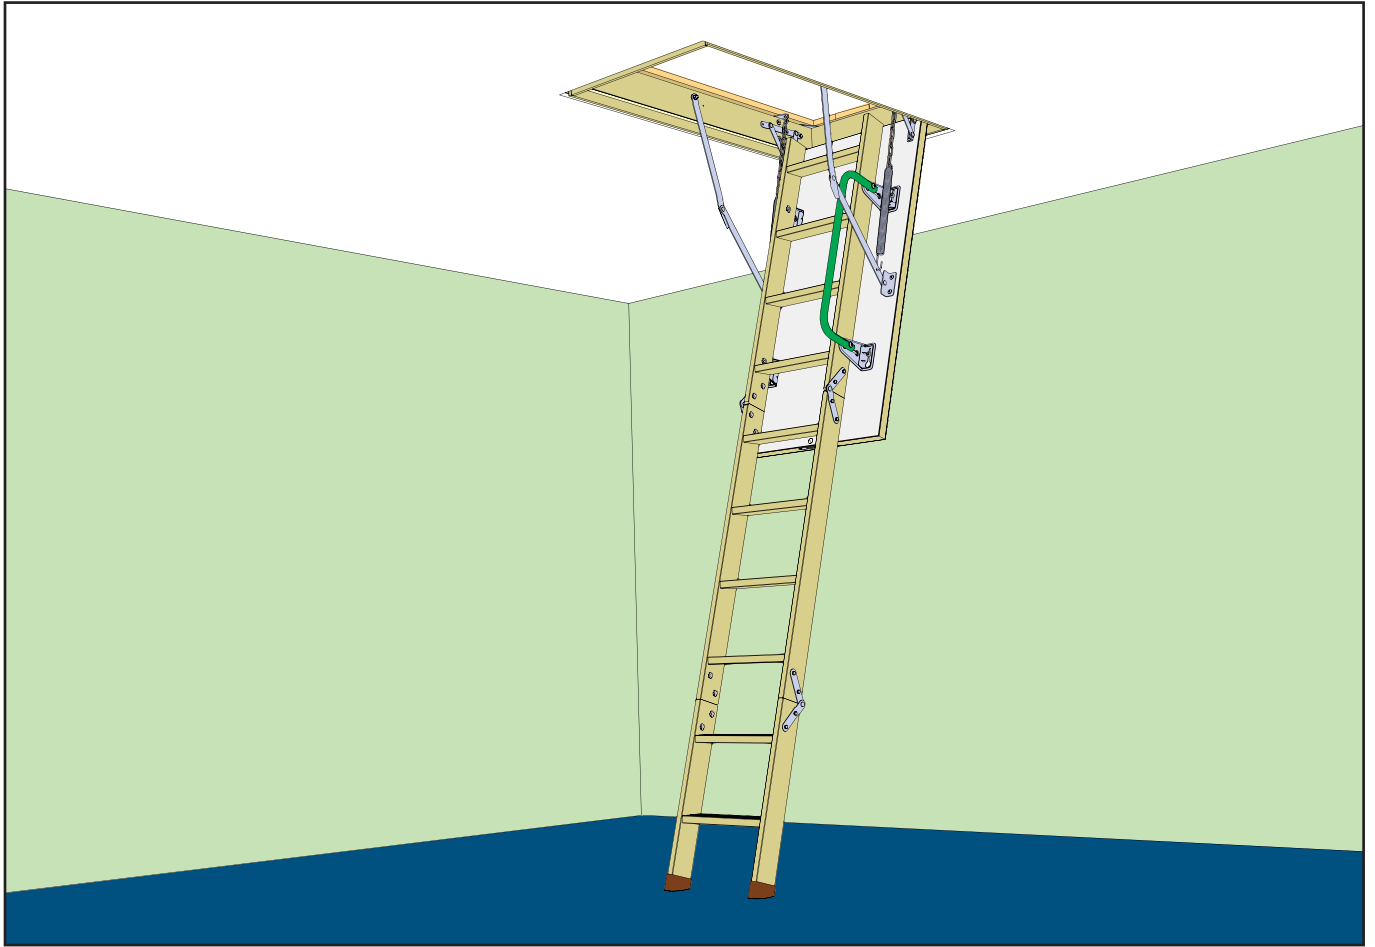

Attic Ladder Installation Guide

Product code	Opening size $W \times L$ [mm]	Frame size $X \times Y$ [mm]	Max. H [m]
AL 01	550 x 1000	530 x 940	2.8
AL 03	550 x 1200	530 x 1140	3.2

Max. H

1

2

6x  70mm

3

4