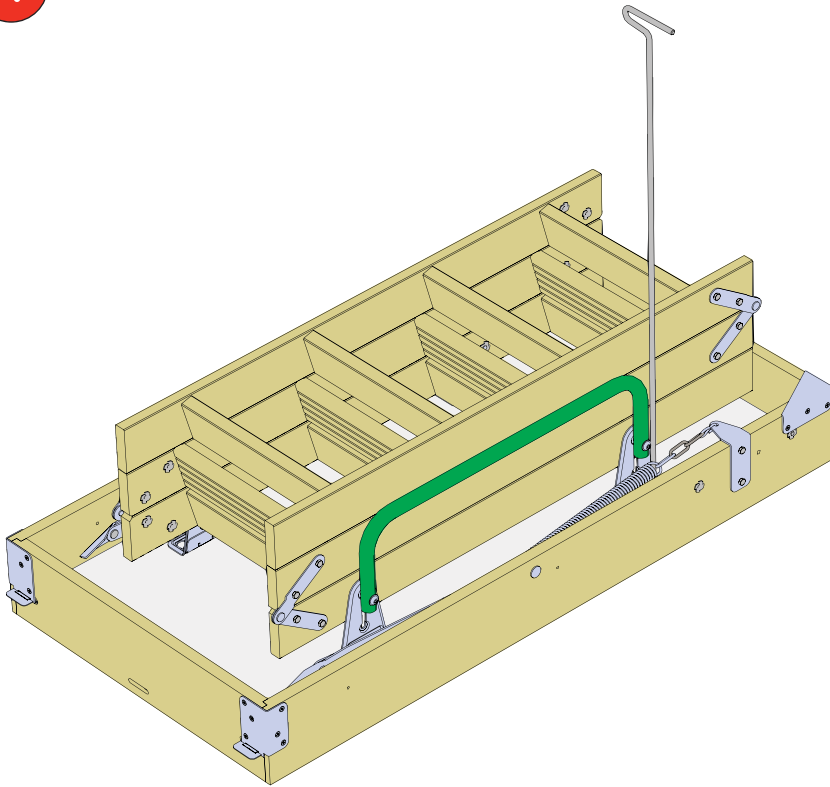

Attic Ladder Installation Guide

Product code	Opening size $W \times L$ [mm]	Frame size $X \times Y$ [mm]	Max. H [m]
AL 01	550 x 1000	530 x 940	2.8
AL 03	550 x 1200	530 x 1140	3.2

Max. H

1

2

6x  70mm

3

4