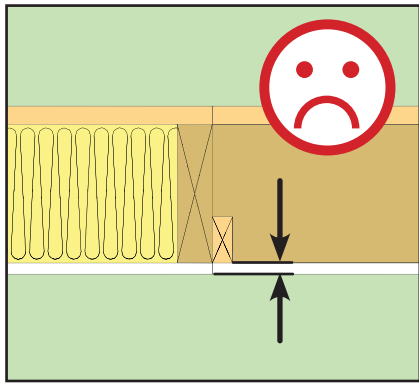

Attic Ladder Installation Guide

Product code	Opening size $W \times L$ [mm]	Frame size $X \times Y$ [mm]	Max. H [m]
AL 01	550 x 1000	530 x 940	2.8
AL 03	550 x 1200	530 x 1140	3.2

Max. H

1

2

6x  70mm

3

4