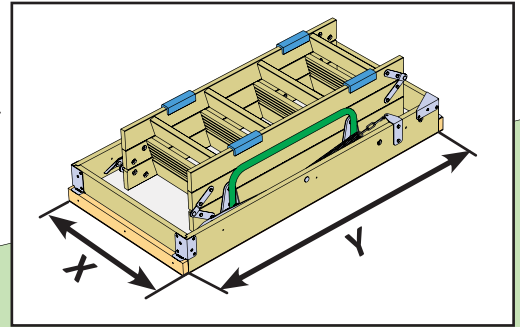

Attic Ladder Installation Guide

Product code	Opening size $W \times L$ [mm]	Frame size $X \times Y$ [mm]	Max. H [m]
AL 01	550 x 1000	530 x 940	2.8
AL 03	550 x 1200	530 x 1140	3.2

Max. H

1

2

6x  70mm

3

4