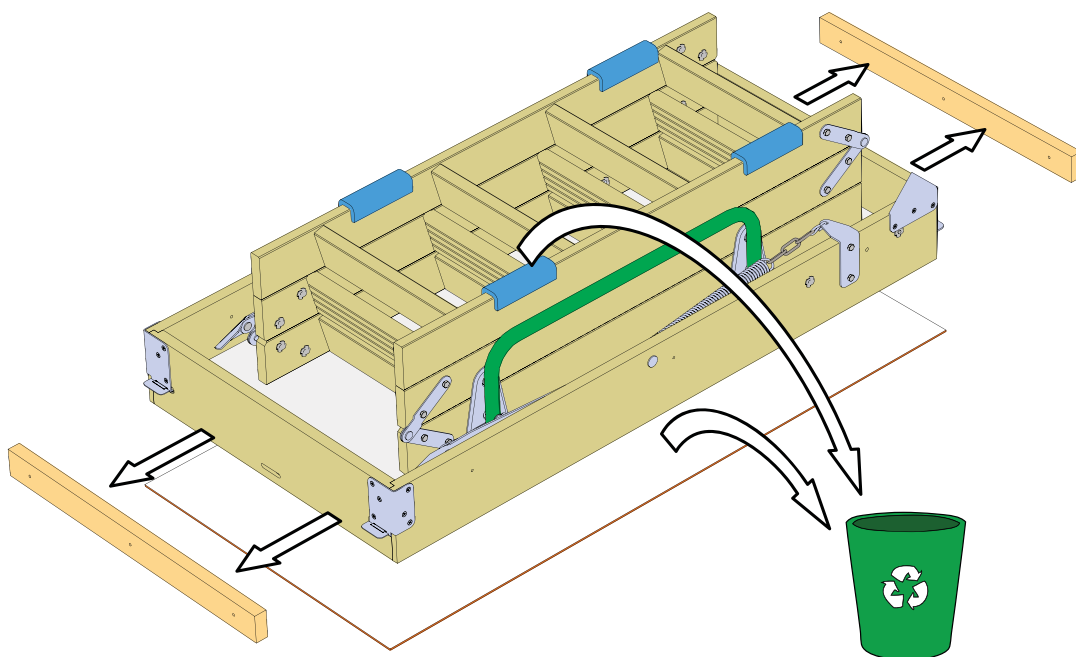

Attic Ladder Installation Guide

Product code	Opening size $W \times L$ [mm]	Frame size $X \times Y$ [mm]	Max. H [m]
AL 01	550 x 1000	530 x 940	2.8
AL 03	550 x 1200	530 x 1140	3.2

Max. H

1

2

6x  70mm

3

4