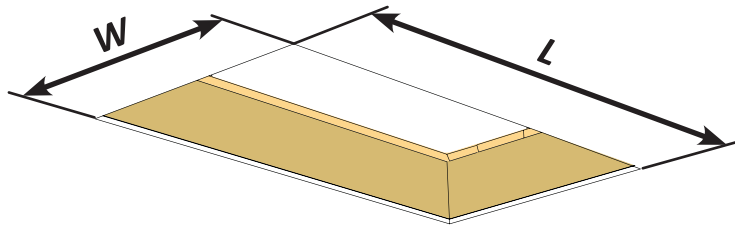

Attic Ladder Installation Guide

Product code	Opening size $W \times L$ [mm]	Frame size $X \times Y$ [mm]	Max. H [m]
AL 01	550 x 1000	530 x 940	2.8
AL 03	550 x 1200	530 x 1140	3.2

Max. H

1

2

6x  70mm

3

4