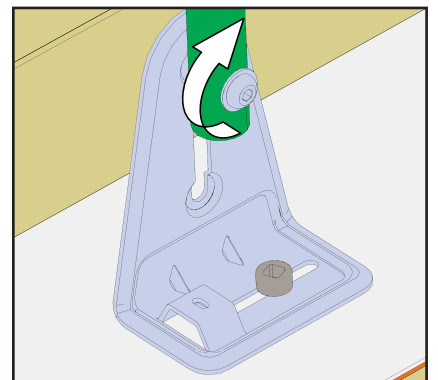

Attic Ladder Installation Guide

Product code	Opening size $W \times L$ [mm]	Frame size $X \times Y$ [mm]	Max. H [m]
AL 01	550 x 1000	530 x 940	2.8
AL 03	550 x 1200	530 x 1140	3.2

Max. H

1

2

6x  70mm

3

4