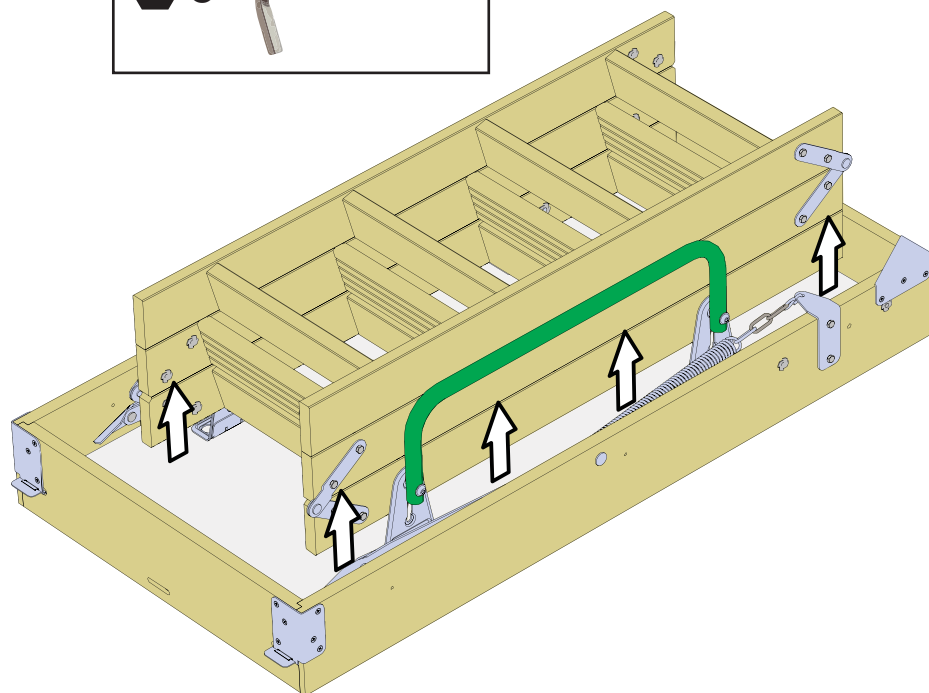

Attic Ladder Installation Guide

Product code	Opening size $W \times L$ [mm]	Frame size $X \times Y$ [mm]	Max. H [m]
AL 01	550 x 1000	530 x 940	2.8
AL 03	550 x 1200	530 x 1140	3.2

Max. H

1

2

6x  70mm

3

4